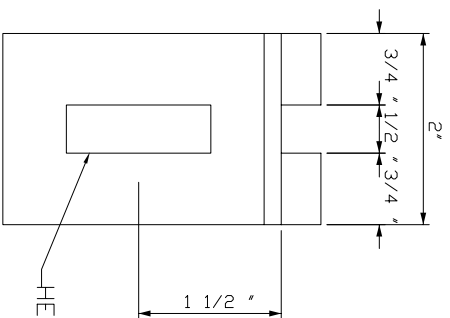

REVISIONS			
	E.C.O. NO.	DATE	APPROVED
	XX	XXXX	
	XXXX		

HELI-ARC WELD

**REEVE**  
 STORE EQUIPMENT CO.  
 Pico Rivera, CA. (562) 949-2535

TITLE: 12" SLAT/GRID CROSSBAR  
 SIZE: B  
 DWG. NO.: NS0138  
 SCALE: N.T.S.  
 SHEET: 1 OF 1