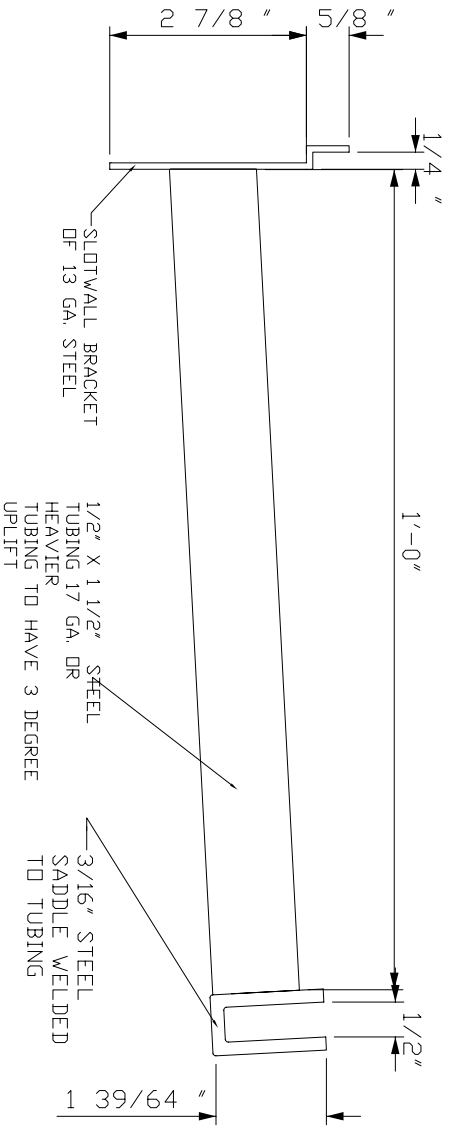

REVISIONS			
	E.C.O. NO.	DATE	APPROVED
	XX	XXXX	
	XXXX		

HELI-ARC WELD

**REEVE**  
 STORE EQUIPMENT CO.  
 Pico Rivera, CA. (562) 949-2535

TITLE: 12" SLAT/GRID CROSSBAR  
 SIZE: B  
 DWG. NO.: NS0138  
 SCALE: N.T.S.  
 SHEET: 1 OF 1